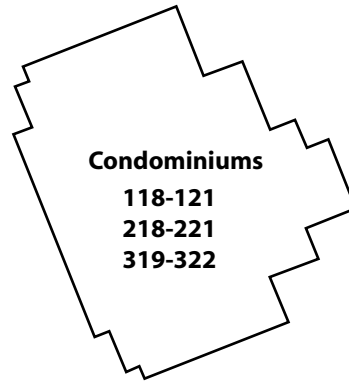

1380 Wisconsin
Whitefish, MT 59937
406-863-4000
Toll Free: 866-872-6310

WHITEFISH
LAKE

Condominiums
118-121
218-221
319-322

**Additional
Parking** →

Condominiums
106-117
206-217
306-318

Parking

WISCONSIN AVENUE