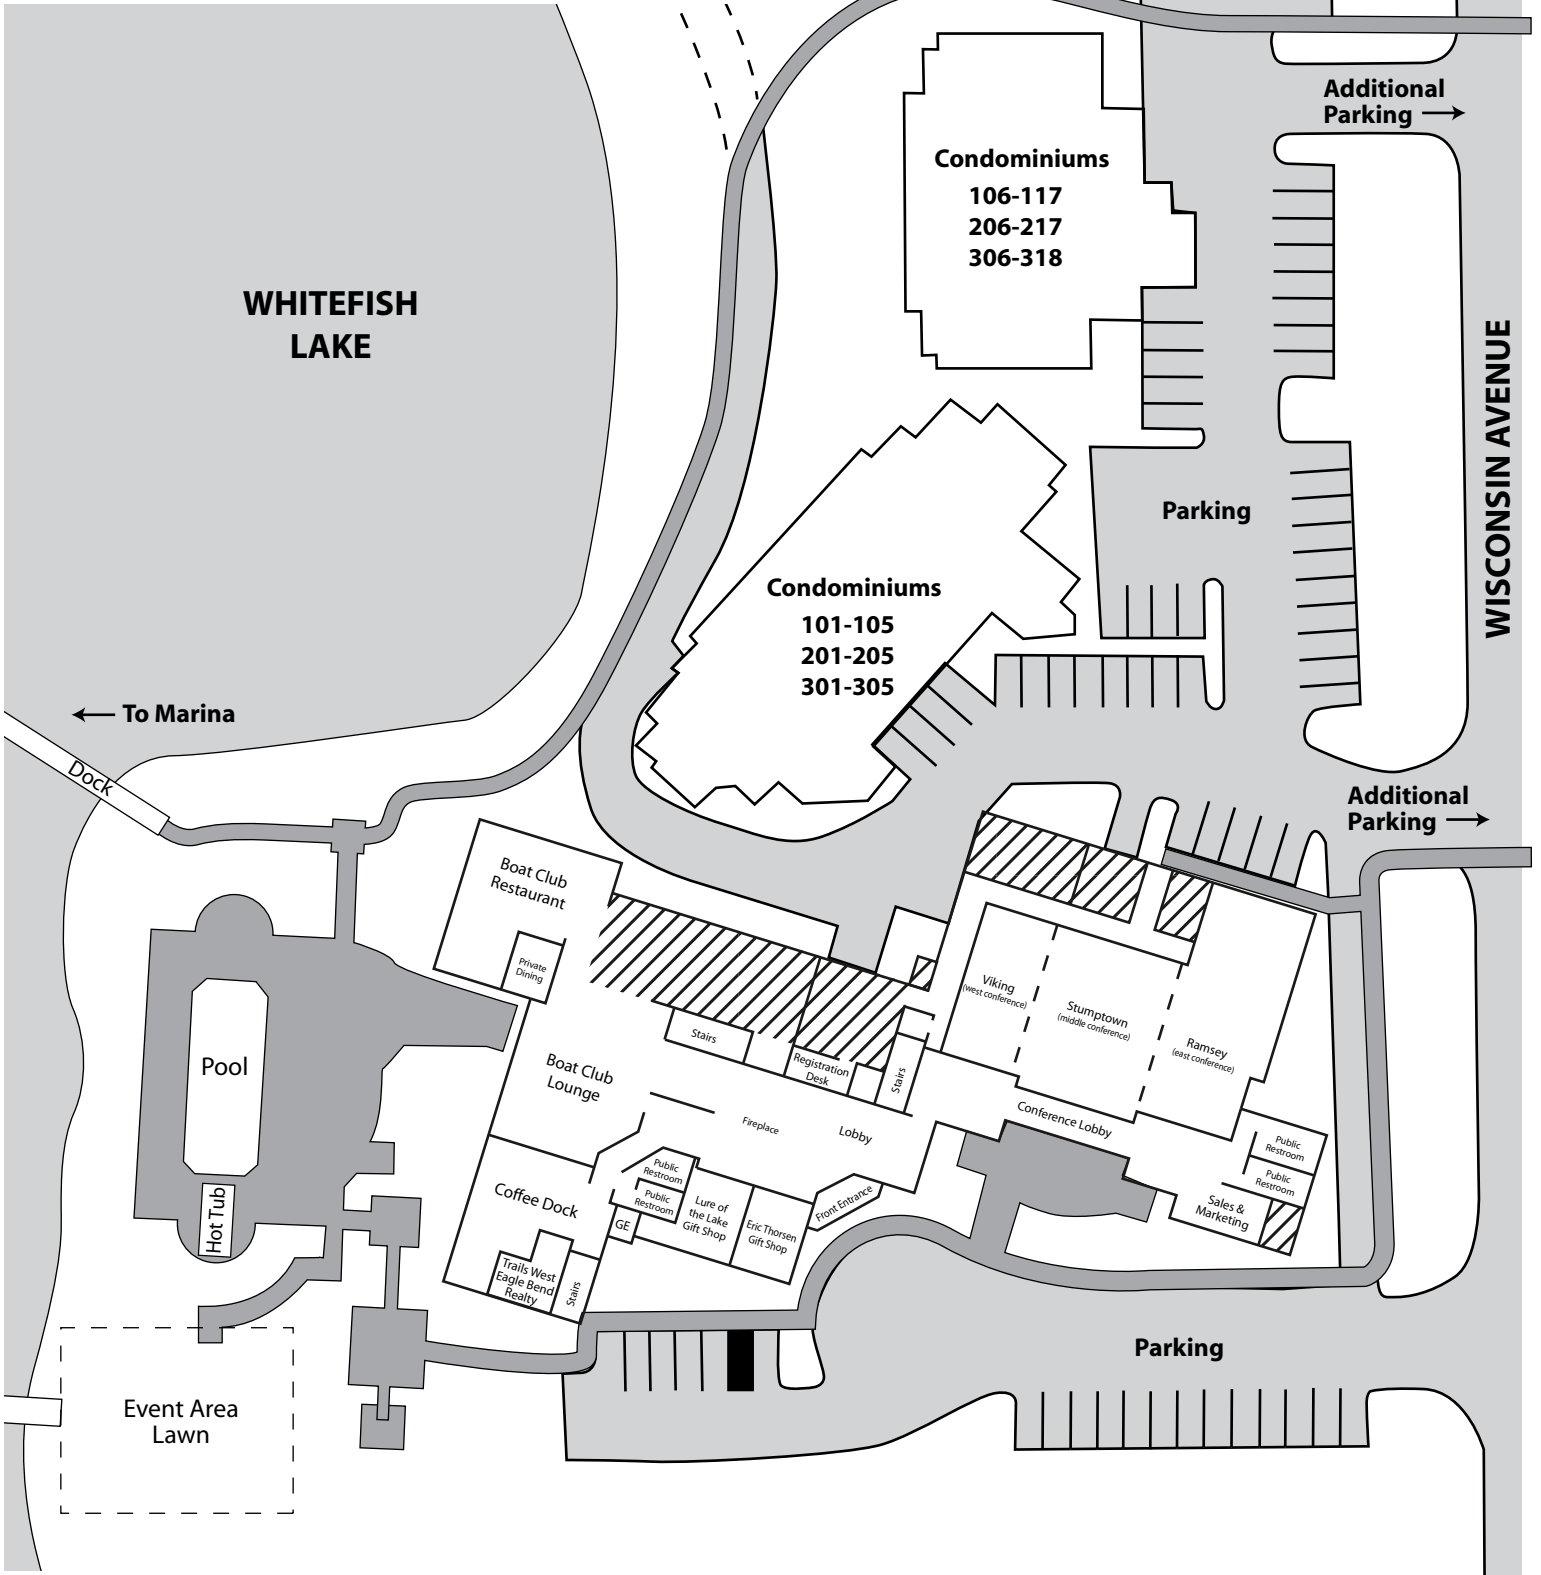

1380 Wisconsin
Whitefish, MT 59937
406-863-4000
Toll Free: 866-872-6310

WHITEFISH
LAKE

Condominiums
118-121
218-221
319-322

**Additional
Parking** →

Condominiums
106-117
206-217
306-318

Parking

WISCONSIN AVENUE

← **To Marina**

Condominiums
101-105
201-205
301-305

**Additional
Parking** →

**Boat Club
Restaurant**

Private
Dining

Pool

Hot Tub

**Boat Club
Lounge**

Stairs

Registration
Desk

Stairs

Viking
(west conference)

Stumptown
(middle conference)

Ramsey
(east conference)

Fireplace

Lobby

Conference Lobby

Coffee Dock

Public
Restroom

Lure of
the Lake
Gift Shop

Eric Thorsen
Gift Shop

Front
Entrance

Public
Restroom

Public
Restroom